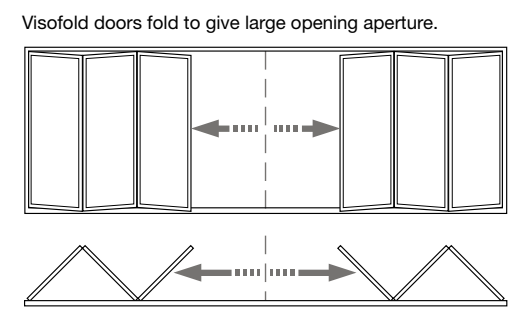

visofold

Slide folding doors

Visofold's aluminium sections utilise the latest polyamide thermal barrier technology. This advanced profile technology creates a thermal transmittance barrier between the cold outside and the warm inside, keeping your home warm and comfortable even in the coldest weather, helping to reduce energy bills. The sashes can be glazed with a range of double or even triple glazed sealed units up to 38mm, and threshold options are available to give improved weather performance.

Sliding sashes have the option of folding back internally or externally, with a wide choice of sash configurations. For ease of access you do not have to open the doors 100%; open in the centre like French doors, or from the side like an entrance door. Aluminium profiles are finished in polyester powder coated paint and are available in a huge range of colours and finishes that includes dual colour, realistic wood structure and metallic paint options. The polyester powder coated paint finish is produced to the highest standards and quality assured by Smart's 25 year paint finish guarantee*.

Your home will be protected from unwelcome visitors with the assurance given by high security multi-point locking mechanisms fitted on opening sashes, shoot bolt locks on floating mullions and internally glazed sealed units.

*Conditions apply; speak to your installer for details.

Visofold's attractive handles are available in a range of standard colours, and have the option of being colour matched to the colour of your doors, even in dual colour.

High security multi-point locks are fitted to master sashes as standard, with shoot bolt locking on all sliding mullions.

Sashes slide on four stainless steel rollers giving effortless motion, however large the door.