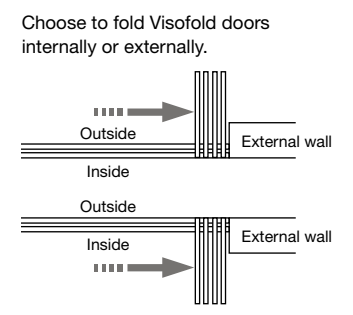

visofold

Slide folding doors

Visofold's aluminium sections utilise the latest polyamide thermal barrier technology. This advanced profile technology creates a thermal transmittance barrier between the cold outside and the warm inside, keeping your home warm and comfortable even in the coldest weather, helping to reduce energy bills. The sashes can be glazed with a range of double or even triple glazed sealed units up to 38mm, and threshold options are available to give improved weather performance.

Sliding sashes have the option of folding back internally or externally, with a wide choice of sash configurations. For ease of access you do not have to open the doors 100%; open in the centre like French doors, or from the side like an entrance door. Aluminium profiles are finished in polyester powder coated paint and are available in a huge range of colours and finishes that includes dual colour, realistic wood structure and metallic paint options. The polyester powder coated paint finish is produced to the highest standards and quality assured by Smart's 25 year paint finish guarantee*.

Your home will be protected from unwelcome visitors with the assurance given by high security multi-point locking mechanisms fitted on opening sashes, shoot bolt locks on floating mullions and internally glazed sealed units.

*Conditions apply; speak to your installer for details.

Visofold's attractive handles are available in a range of standard colours, and have the option of being colour matched to the colour of your doors, even in dual colour.

High security multi-point locks are fitted to master sashes as standard, with shoot bolt locking on all sliding mullions.

Sashes slide on four stainless steel rollers giving effortless motion, however large the door.