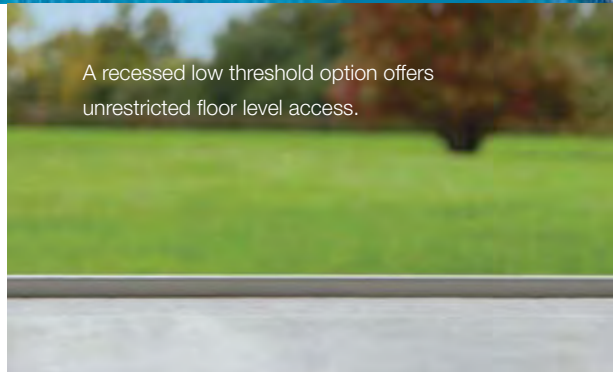

visofold

Slide folding doors

Visofold's aluminium sections utilise the latest polyamide thermal barrier technology. This advanced profile technology creates a thermal transmittance barrier between the cold outside and the warm inside, keeping your home warm and comfortable even in the coldest weather, helping to reduce energy bills. The sashes can be glazed with a range of double or even triple glazed sealed units up to 38mm, and threshold options are available to give improved weather performance.

Sliding sashes have the option of folding back internally or externally, with a wide choice of sash configurations. For ease of access you do not have to open the doors 100%; open in the centre like French doors, or from the side like an entrance door. Aluminium profiles are finished in polyester powder coated paint and are available in a huge range of colours and finishes that includes dual colour, realistic wood structure and metallic paint options. The polyester powder coated paint finish is produced to the highest standards and quality assured by Smart's 25 year paint finish guarantee*.

Your home will be protected from unwelcome visitors with the assurance given by high security multi-point locking mechanisms fitted on opening sashes, shoot bolt locks on floating mullions and internally glazed sealed units.

*Conditions apply; speak to your installer for details.

Visofold's attractive handles are available in a range of standard colours, and have the option of being colour matched to the colour of your doors, even in dual colour.

High security multi-point locks are fitted to master sashes as standard, with shoot bolt locking on all sliding mullions.

Sashes slide on four stainless steel rollers giving effortless motion, however large the door.